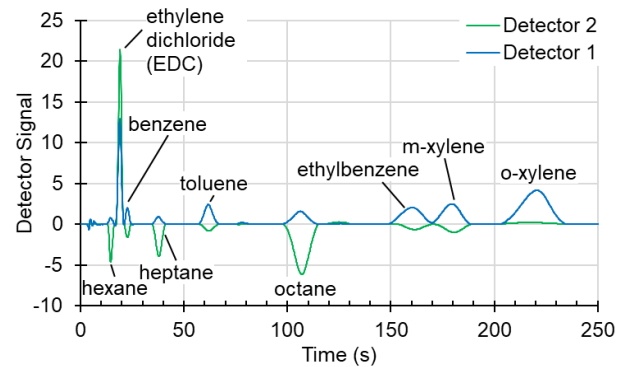

Technical specs

	2240	2240EB	2260
Measuring Component	Benzene, toluene, m-xylene and o-xylene (BTX)	Benzene, Ethylene dichloride (EDC)	Benzene, toluene, m-xylene and o-xylene (BTX), others by request
Limit of Detection			
Benzene	<1 ppb	<1 ppb	<1 ppb
Toluene	<1 ppb	n/a	<1 ppb
m-Xylene	<1 ppb	n/a	<1 ppb
O-Xylene	<1 ppb	n/a	<1 ppb
Ethylene dichloride (EDC)	n/a	<1 ppb	

2240/2260

2240EB

Characteristics

VOC Detector	Omniscient MEMS
Other Sensors	Temperature, relative humidity, flowmeter
Pump Flow Rate	0.5 - 15 sccm
Communication	Wi-Fi LTE via ext modem
Sensor Cloud	Secure IoT cloud infrastructure
Sampling Time	2- 40 minutes (User programmable)
Embedded Data Storage	32 GB

Environmental

Relative Humidity	0 - 100%
Ambient Temperatures	0 - 40°C (32-104° F)

Power

Power Supply Input	100-120/200-240 VAC
Power Supply Output	V1: +12V/7A; V2: +24V/4A
Fail Safe	4 Amps
Power Consumption	50W Max, 4W Idle, Typical 25W

Field Installation

Dimensions	H: 35.26 cm (13.87 in.) W: 20cm (8 in.), D: 14.61cm (5.75 in.)
Weight	7.3 kg (16 lbs.)
Housing Material	Aluminum

Apex Instruments
204 Technology Park Way
Fuquay Varina, North Carolina 27526
(919) 557-7300
www.apexambientair.com

www.apexambientair.com