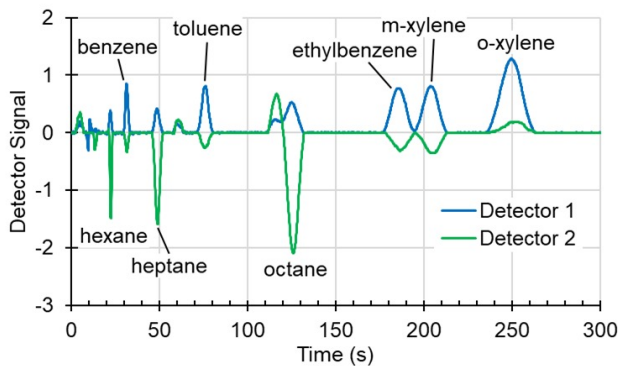

Technical specs

	2240	2240EB	2260
Measuring Component	Benzene, toluene, m-xylene and o-xylene (BTX)	Benzene, Ethylene dichloride (EDC)	Benzene, toluene, m-xylene and o-xylene (BTX), others by request
Limit of Detection			
Benzene	<1 ppb	<1 ppb	<1 ppb
Toluene	<1 ppb	n/a	<1 ppb
m-Xylene	<1 ppb	n/a	<1 ppb
O-Xylene	<1 ppb	n/a	<1 ppb
Ethylene dichloride (EDC)	n/a	<1 ppb	

2240/2260